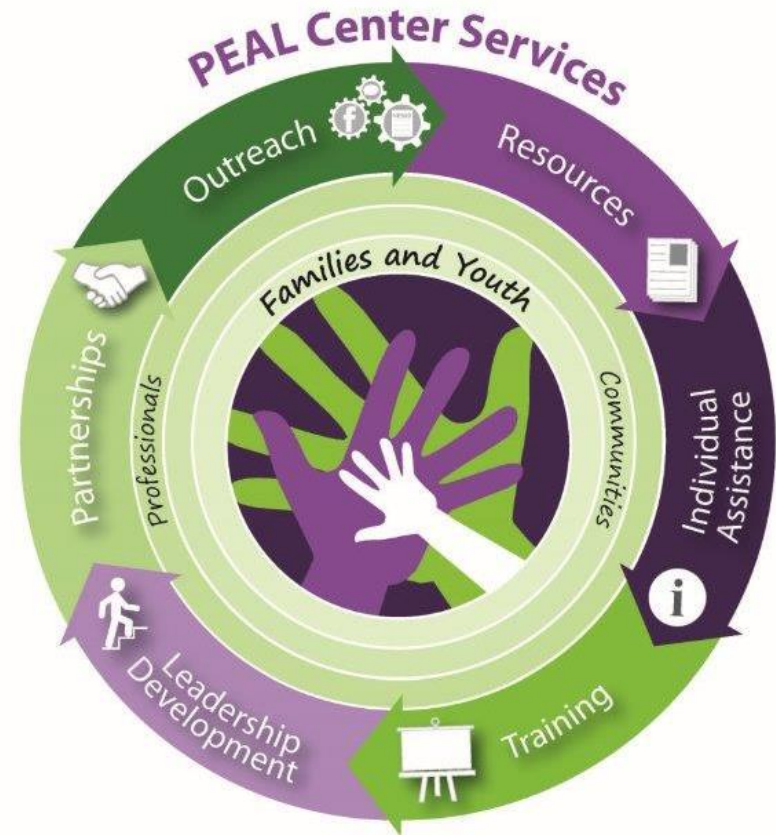

Serving families across PA with offices
in Pittsburgh and Philadelphia